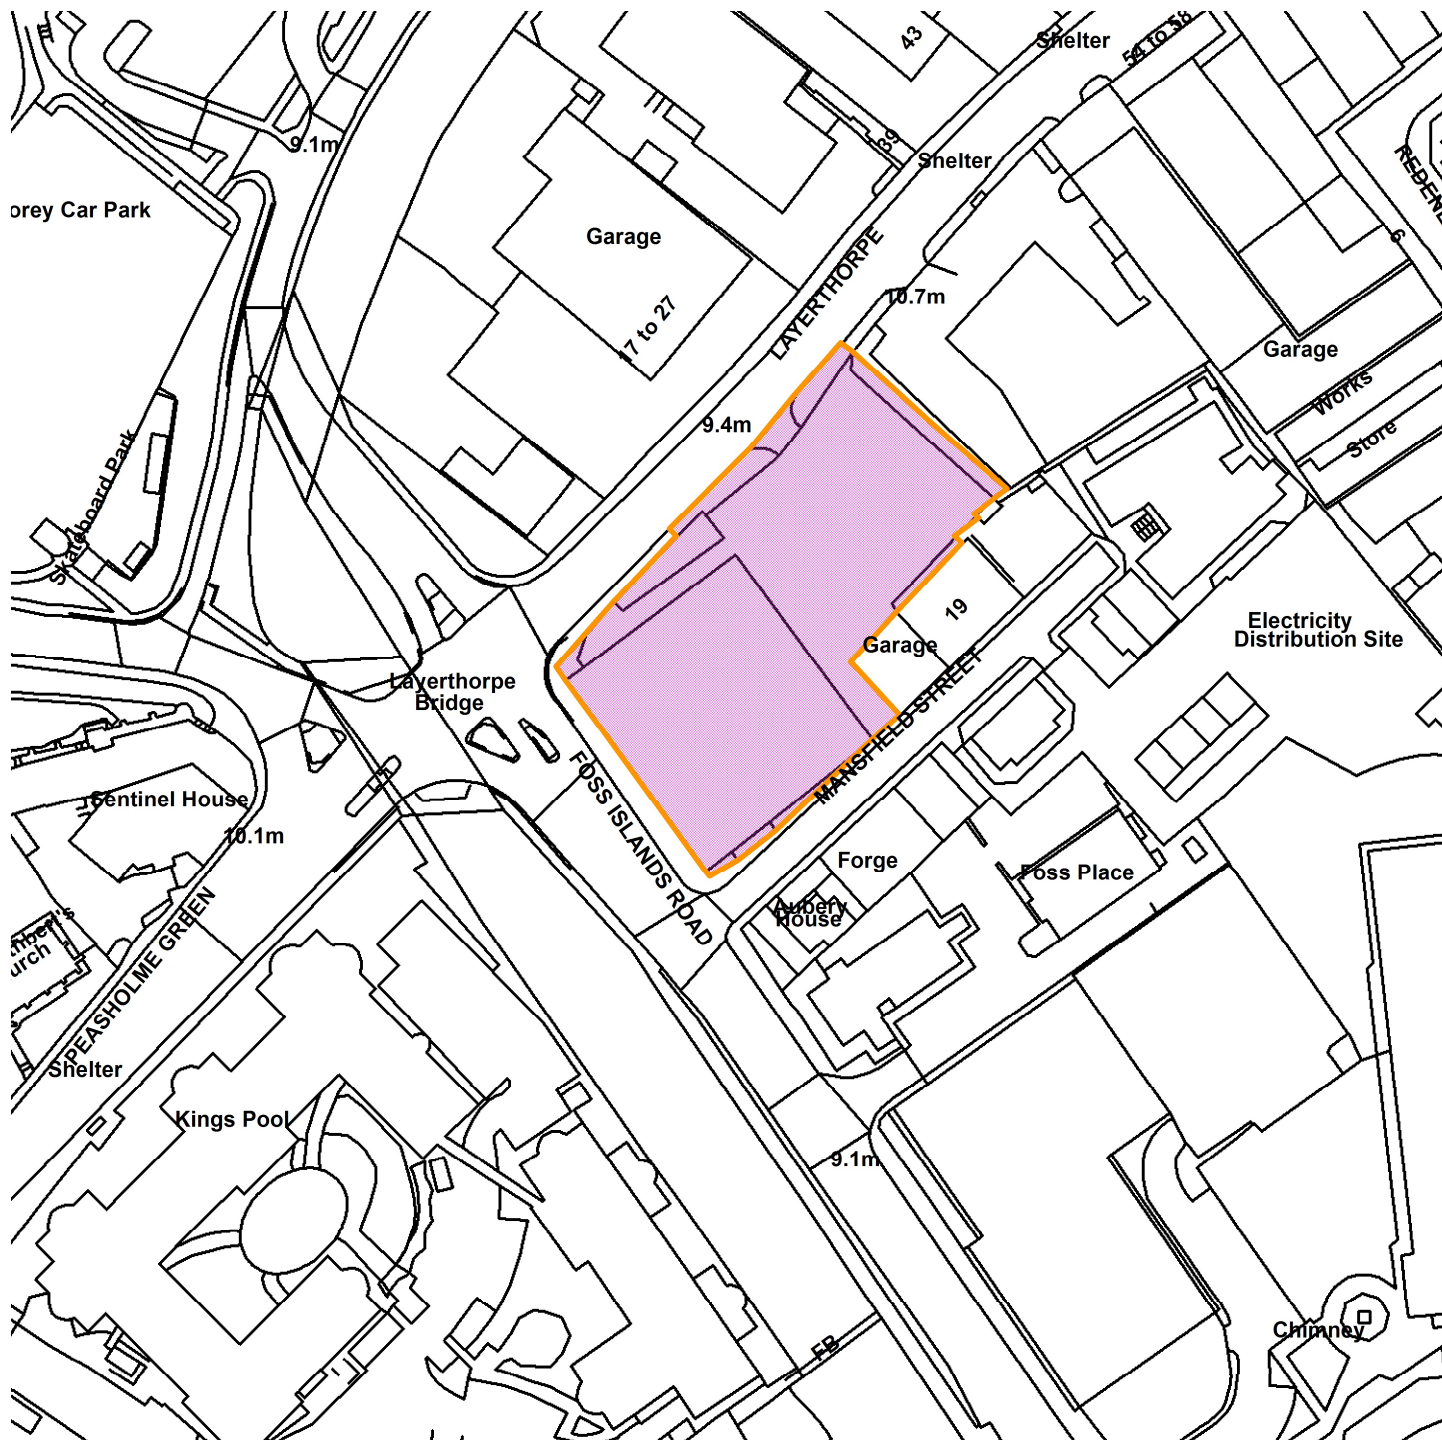

Former Carpetright, Layerthorpe, YO31 7UP

20/00940/FULM

GIS by ESRI (UK)

Scale : 1:1421

Reproduced from the Ordnance Survey map with the permission of the Controller of Her Majesty's Stationery Office © Crown Copyright 2000.

Unauthorised reproduction infringes Crown Copyright and may lead to prosecution or civil proceedings.

Organisation	City of York Council
Department	Economy & Place
Comments	Site Location Plan
Date	22 January 2021
SLA Number	